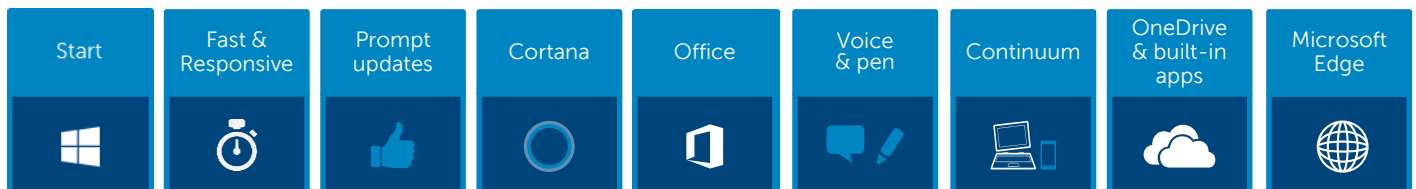

Deployment and management

- Can be delivered through Dell KACE or SCCM
  - Deployment will be easy with in-place upgrades and dynamic provisioning
  - Applications compatibility is a core pillar of the upgrade process, which should significantly reduce the downtime for users and IT departments
  - New – security updates will be in smaller packages at a more rapid pace